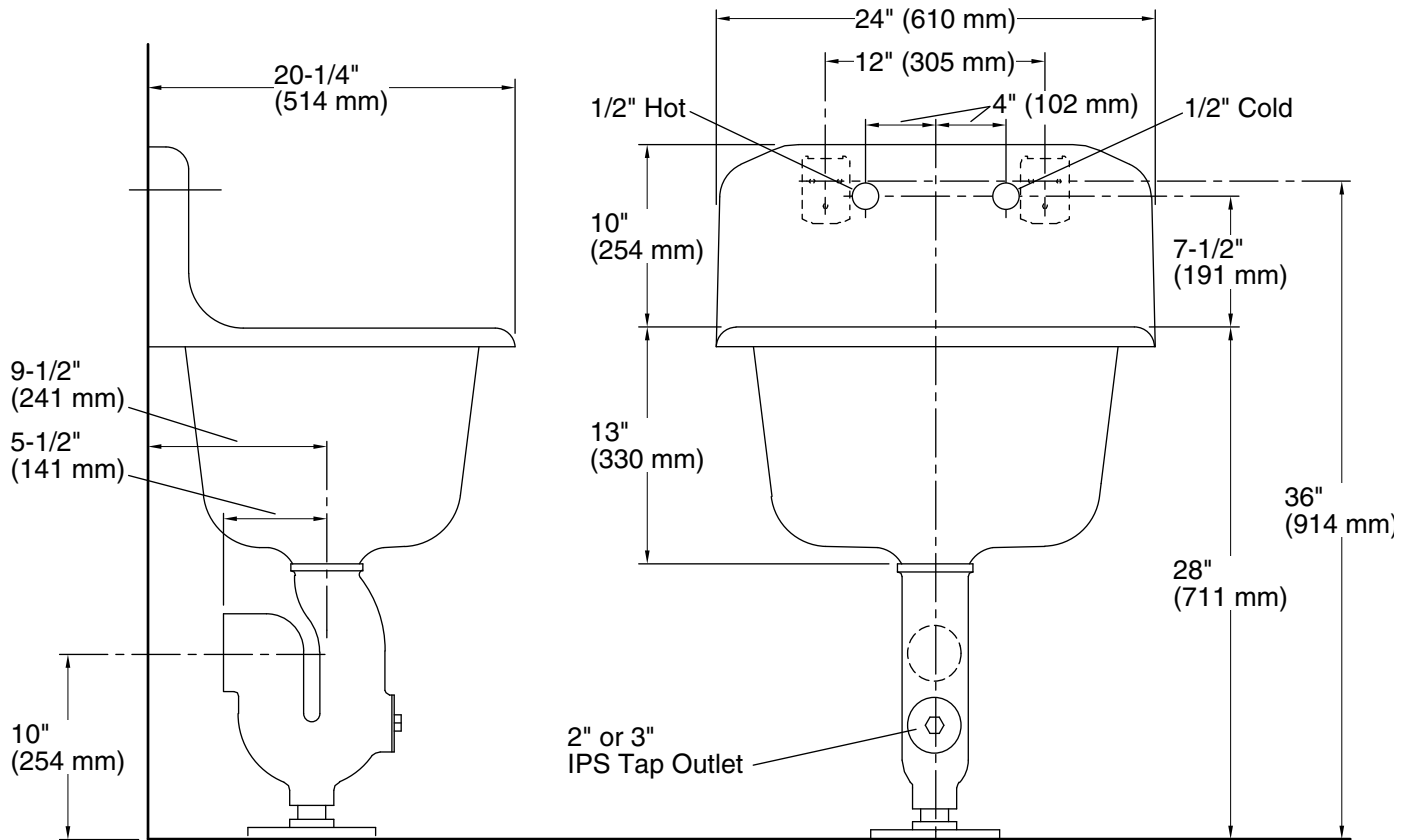

Technical Information

All product dimensions are nominal.

Bowl configuration:	Single
Installation:	Wall-mount
Bowl area:	Length: 20" (508 mm) Width: 16" (406 mm) Water depth: 12" (305 mm)
Number of deck holes:	2
Faucet hole spacing:	8" (203 mm)
Faucet hole(s):	1-1/2" (38 mm)
Drain hole:	3-1/8" (80 mm)

Notes

Install this product according to the installation instructions.

WARNING: Risk of personal injury. The rim guard has sharp edges. Use caution when handling

IMPORTANT: This product is not intended for installation in a residential setting.